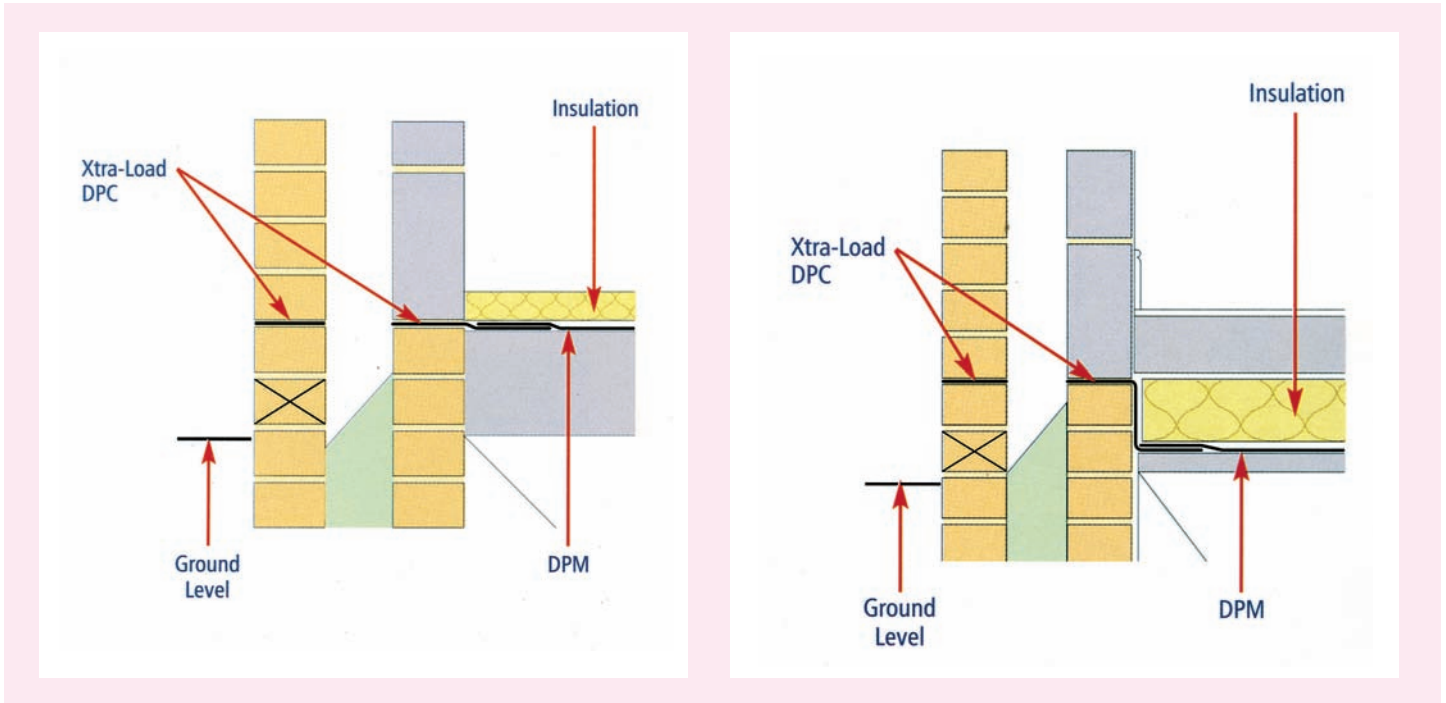

Damp-Proof Course and Membranes

XTRA LOAD ELITE DOMESTIC DPC

POLYTHENE DPC

Stock No	size	description
DPC100	100mm	wide x 30m Roll
DPC112	112mm	wide x 30m Roll
DPC150	150mm	wide x 30m Roll
DPC225	225mm	wide x 30m Roll
DPC300	300mm	wide x 30m Roll
DPC337	337mm	wide x 30m Roll
DPC450	450mm	wide x 30m Roll
DPC600	600mm	wide x 30m Roll
DPC900	900mm	wide x 30m Roll

POLYTHENE DPM

DPM300	1200 guage	25m x 4m Roll
DPMTPS	4.5kg	25m x 4m Roll – Non-slip clear temporary polythene sheet